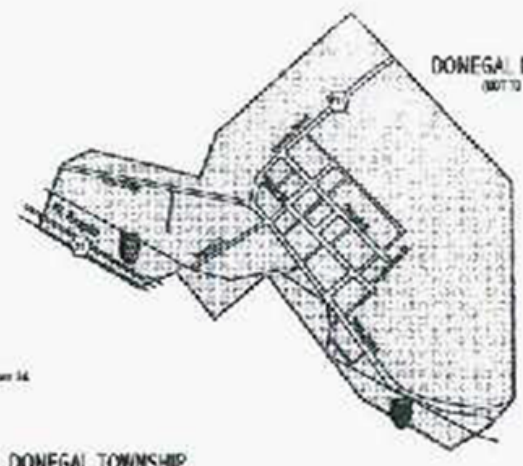

- T-413 Stains Rd.
- T-346 Pine Tower Rd
- T-305 Camp Run Rd
- T-310 Parkman Rd
- T-956 Tunnel Rd.
- T-314 Skypark Rd.

MONTE PLEASANT TOWNSHIP

COOK TOWNSHIP

DONEGAL BOROUGH (NOT TO SCALE)

DONEGAL TOWNSHIP

FAVETTE COUNTY

SOMERSET COUNTY

Not a Roadway - It is a County Boundary Line

**Donegal Township
Dirt Roads
Open for ATV Use**