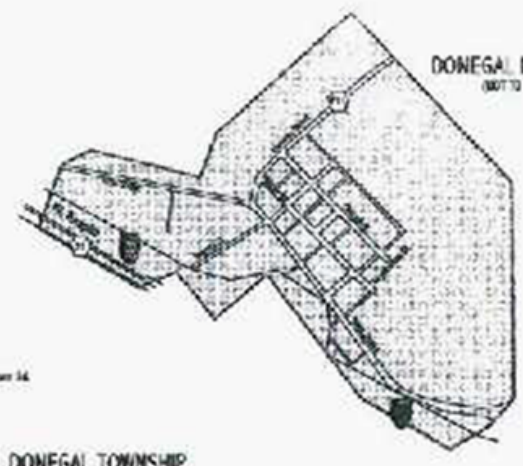

- T-413 Stains Rd.
- T-346 Pine Tower Rd
- T-305 Camp Run Rd
- T-310 Parkman Rd
- T-956 Tunnel Rd.
- T-314 Skypark Rd.

MOUNT PLEASANT TOWNSHIP

COOK TOWNSHIP

DONEGAL BOROUGH (NOT TO SCALE)

DONEGAL TOWNSHIP

FAVETTE COUNTY

SOMERSET COUNTY

Not a Roadway - It is a County Boundary Line

**Donegal Township
Dirt Roads
Open for ATV Use**