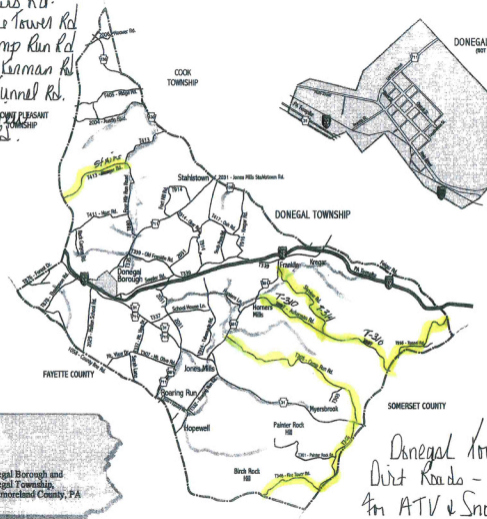

- T-413 Stains Rd.
- T-241b Pine Tower Rd
- T-305 Camp Run Rd
- T-310 Aukerman Rd
- T-956 Tunnel Rd.
- T-314 Skyline Rd.

MOUNT PLEASANT
TOWNSHIP

DONEGAL BOROUGH
(NOT TO SCALE)

DONEGAL TOWNSHIP

FAYETTE COUNTY

SOMERSET COUNTY

Donegal Township
Dirt Roads - Open
for ATV & Snowmobile
use